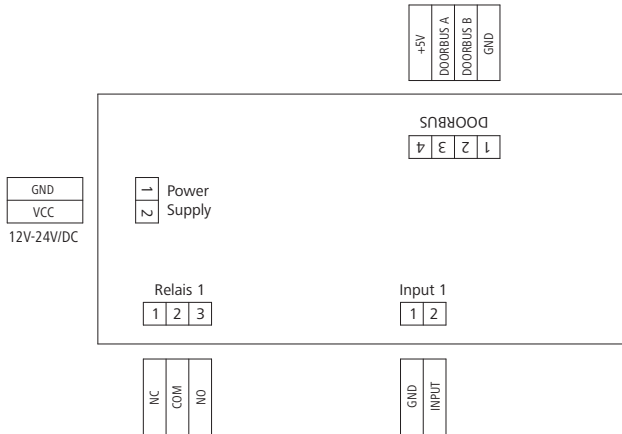

AirKey control unit

E.A.WL.CUS

AirKey wallreader interface

-  DOORBUS terminated (Default)
-  DOORBUS open

JP1