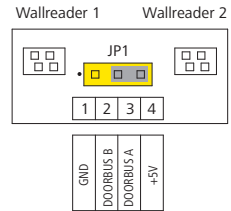

AirKey control unit

E.A.WL.CUS

AirKey wallreader interface

-  DOORBUS terminated (Default)
-  DOORBUS open

JP1