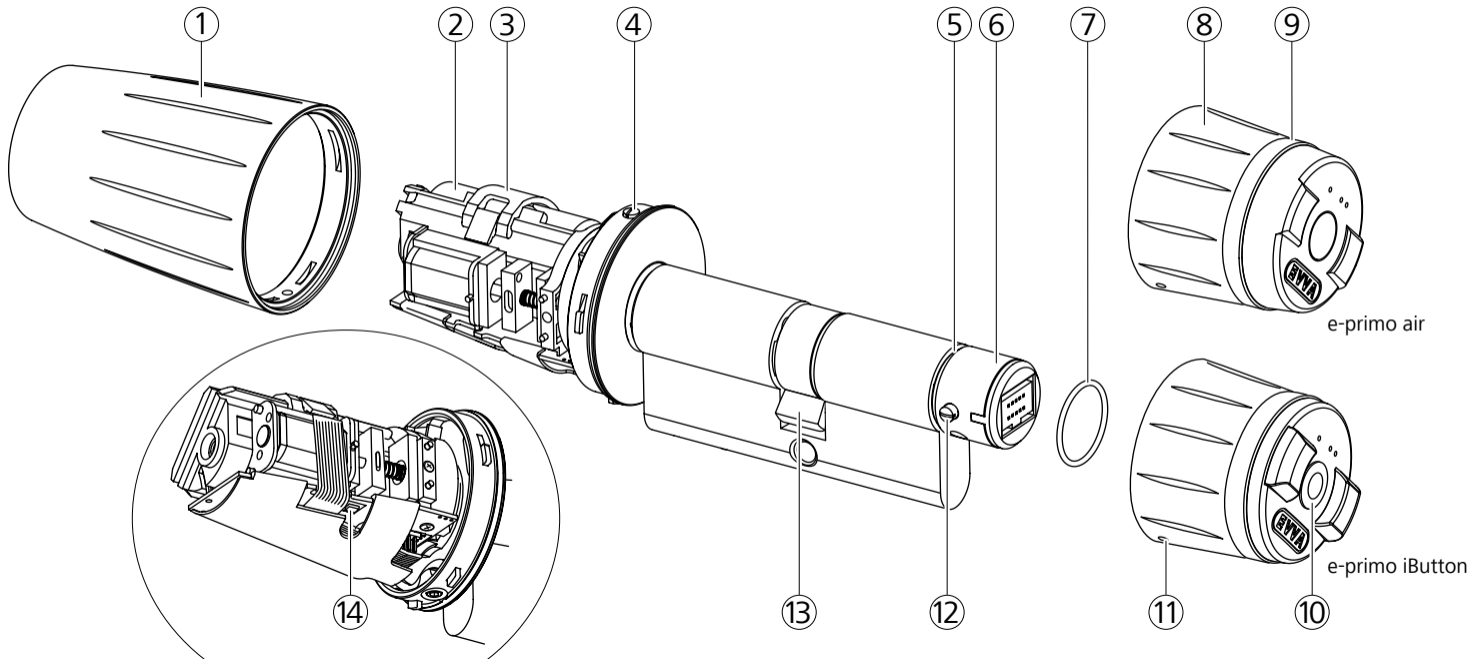

A

ZTOOL1

CR 123A

M5x60

UK iButton

B

Delete Key | DK

e primo